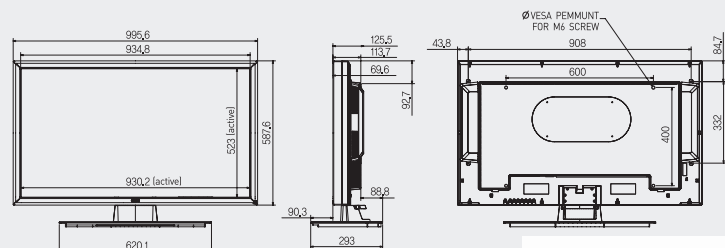

Built-In Media Player
NC2000

SPECIFICATION

PANEL

Screen Size : 42"
Aspect Ratio : 16 : 9
Native Resolution : 1920 x 1080 (FHD)
Brightness : 500cd/m²
Contrast Ratio : 1,300:1, 40,000:1 (DCR)
Viewing Angle (H x V) : 178 x 178
Response Time : 10 ms (G to G)

AUDIO

Audio Power : 20W (10W x 2)
Speaker On/off : Yes
Clear Voice II : Yes
Sound mode : Standard / Music / Cinema / Sports / Game

CABINET

Bezel Width : 30.4 mm

DIMENSION

SPECIFICATION

PANEL

Screen Size : 47"
Aspect Ratio : 16 : 9
Native Resolution : 1920 x 1080 (FHD)
Brightness : 500cd/m²
Contrast Ratio : 1,300:1
Viewing Angle (H x V) : 178 x 178
Response Time : 10 ms (G to G)

AUDIO

Audio Power : 20W (10W x 2)
Speaker On/off : Yes
Clear Voice II : Yes
Sound mode : Standard / Music / Cinema / Sports / Game

CABINET

Bezel Width : 36 mm

DIMENSION