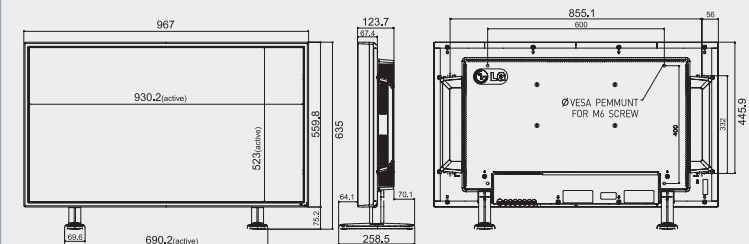

Dimension

Distribuito in Italia da Avstore
www.avstore.tv

ST O R E