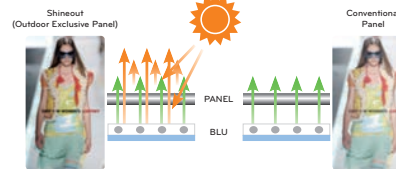

SEMI-OUTDOOR
(Shine-out)
M4224F

- Perfect fit for window display
- Reflects away the sunlight for best image visibility
- Clearer Display under direct Sunlight than conventional Panel
- High Brightness (↑700cd/m²)
- Narrow Bezel (Bezel width :16.9mm)