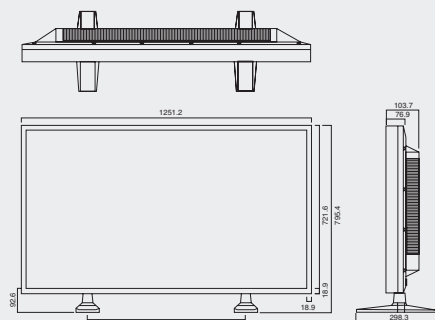

SPECIFICATION

PANEL

Screen Size : 55"
Aspect Ratio : 16 : 9
Native Resolution : 1920 x 1080 (FHD)
Brightness : 700cd/m²
Contrast Ratio : 1,300:1
Viewing Angle (H x V) : 178 x 178
Response Time : 10 ms (G to G)

AUDIO

Audio Power : 20W (10W x 2)
Speaker On/off : Yes
Clear Voice II : Yes
Sound mode : Standard / Music / Cinema / Sports / Game

CABINET

Bezel Width : 18.9 mm

DIMENSION

SPECIFICATION

PANEL

Screen Size : 65"
Aspect Ratio : 16 : 9
Native Resolution : 1920 x 1080 (FHD)
Brightness : 700cd/m²
Contrast Ratio : 2,500:1, 5,000:1 (DCR)
Viewing Angle (H x V) : 178 x 178
Response Time : 8 ms (G to G)

AUDIO

Audio Power : 20W (10W x 2)
Speaker On/off : Yes
Clear Voice : Yes
Sound mode : Standard / Music / Cinema / Sports / Game / User

CABINET

Bezel Width : 49.0 mm

DIMENSION