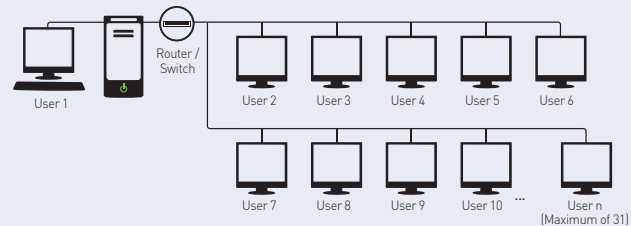

Products

Independent computing for 11 users with a single host PC

D series

Direct connection Mode

N1942HE[19.0"], N1941WP[18.5"], N1742HE[17.0"],
N1742LP[17.0"], N1642WP[15.6"]

- Connection distance: maximum 10m
- PS/2 keyboard/mouse interface
- Built-in speaker
- Multi-media / Internet support
- USB ports on host PC can be assigned to individual users

Recommended PC spec.

- Quad core processor or higher with 3 GB of system memory

Ethernet-based computing for 31 users without distance limitations

E series

Ethernet connection Model

N194WA[19.0"]

- USB 1.1 x 2 ports (Mouse / Key board), USB 2.0 x 2 ports (USB Device)
- Built-in speaker, built-in mic → Allow voice chatting between users
- High performance: Movie playback for up to 20 users at the same time
- USB Ports allow easy uploading and downloading → Active inter communication between managers and users