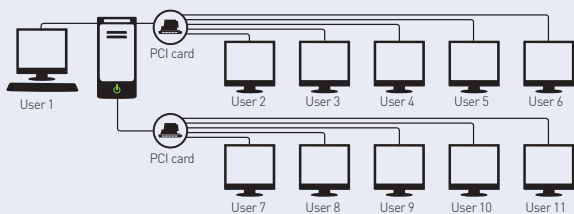

The simpler system management

- IT Manager

It has been difficult for me to check the too many PCs on every floor, which made maintenance for a better computing environment quite a challenge. However, LG Network Monitor shouldered the burden by guaranteeing increased security against virus attacks and important data loss. All I have to do is to keep on eye on a single Host PC.

Products

Independent computing for 11 users with a single host PC

D series

Direct connection Mode

N1942HE[19.0"], N1941WP[18.5"], N1742HE[17.0"],
N1742LP[17.0"], N1642WP[15.6"]

- Connection distance: maximum 10m
- PS/2 keyboard/mouse interface
- Built-in speaker
- Multi-media / Internet support
- USB ports on host PC can be assigned to individual users

Recommended PC spec.

- Quad core processor or higher with 3 GB of system memory

Ethernet-based computing for 31 users without distance limitations

E series

Ethernet connection Model

N194WA[19.0"]

- USB 1.1 x 2 ports (Mouse / Key board), USB 2.0 x 2 ports (USB Device)
- Built-in speaker, built-in mic → Allow voice chatting between users
- High performance: Movie playback for up to 20 users at the same time
- USB Ports allow easy uploading and downloading → Active inter communication between managers and users