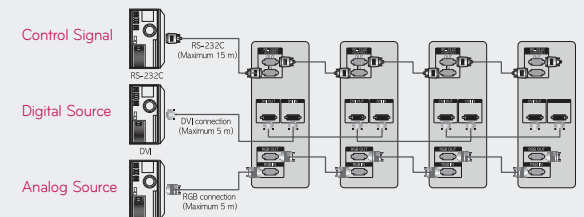

SUPER NARROW BEZEL
SLIMMER BEZEL & DEPTH

Bezel to bezel size is only 6.3mm and the depth is only 91mm. with narrow bezel, they combine to create a high impact video wall that can be installed, maintained, and managed with ease.

LED LOW POWER CONSUMPTION

By using LED panels without mercury or other harmful substances, 47WV30 is eco-friendlier than any of its competitors. Most of all, 47WV30 consumes less energy. Also, LG LED panels enable superior image fidelity compared to the competition.

SHINE OUT