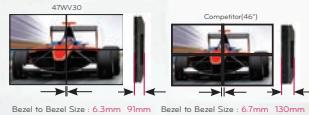

SUPER NARROW BEZEL
SLIMMER BEZEL & DEPTH

Bezel to bezel size is only 6.3mm and the depth is only 91mm. with narrow bezel, they combine to create a high impact video wall that can be installed, maintained, and managed with ease.