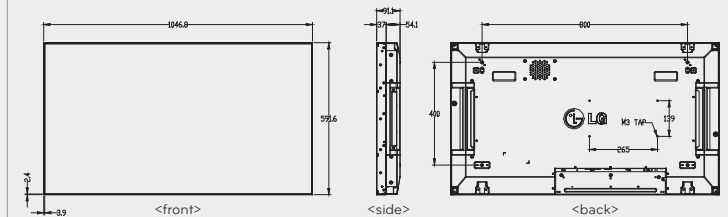

Dimension

Interface