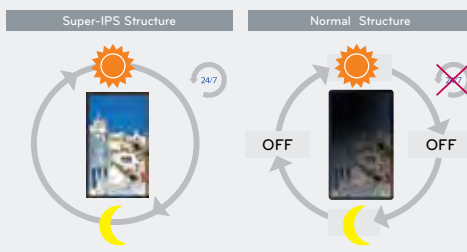

24/7 Operation

LG Public Display Module has no time and spatial restraints, and provides high durability and continuous quality even under 24/7 operational requirements.