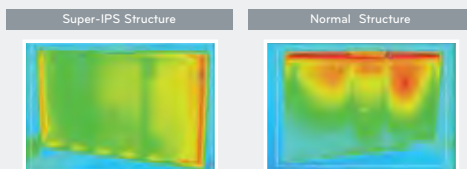

### IPS, Revolutionary Viewing

- Excellent viewing angle from any perspective  
 No fall-off in color accuracy at wide angles  
 No diversion in contrast ratio at wide angles

- Superior quality for outdoor images  
 No blackening defect in outdoor environment  
 No need of IR blocker or extra cooling system

- Low screen temperature on Standard mode  
 Flexible with digital signage environment  
 Better image quality with no blackening

- Minimized image distortion upon external pressure