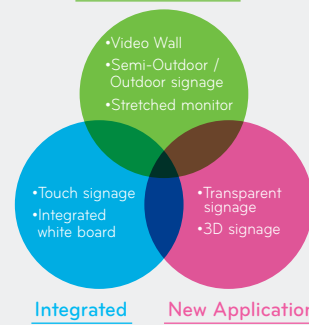

Various Usages

Usage Expansion