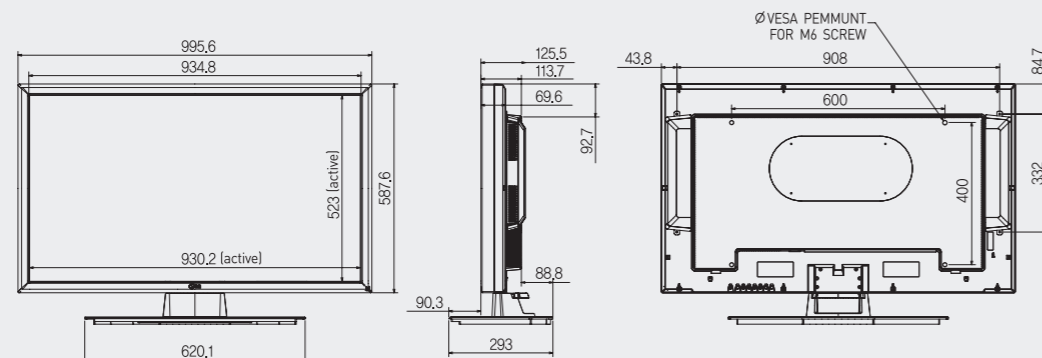

SPECIFICATION

PANEL

Screen Size : 42"
Aspect Ratio : 16 : 9
Native Resolution : 1920 x 1080 (FHD)
Brightness : 500cd/m²
Contrast Ratio : 1,300:1, 40,000:1 (DCR)
Viewing Angle (H x V) : 178 x 178
Response Time : 10 ms (G to G)

AUDIO

Audio Power : 20W (10W x 2)
Speaker On/off : Yes
Clear Voice II : Yes
Sound mode : Standard / Music / Cinema / Sports / Game

CABINET

Bezel Width : 30.4 mm

DIMENSION

SPECIFICATION

PANEL

Screen Size : 47"
Aspect Ratio : 16 : 9
Native Resolution : 1920 x 1080 (FHD)
Brightness : 500cd/m²
Contrast Ratio : 1,300:1
Viewing Angle (H x V) : 178 x 178
Response Time : 10 ms (G to G)

AUDIO

Audio Power : 20W (10W x 2)
Speaker On/off : Yes
Clear Voice II : Yes
Sound mode : Standard / Music / Cinema / Sports / Game

CABINET

Bezel Width : 36 mm

DIMENSION