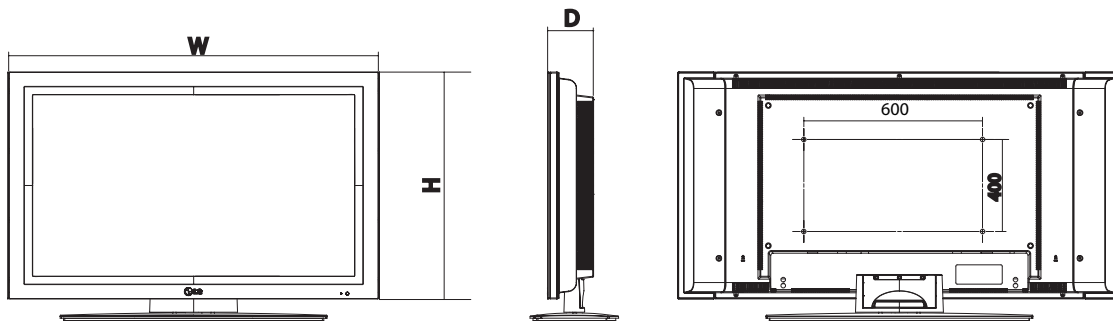

Specifiche Tecniche M4212C-touch*

TOUCH SCREEN

Input Method: Finger and stylus input
Accuracy: Better than 99% accuracy
Touch System Resolution: 16k x 16k
Response Time: 20 ms for tap input
Minimum Touch Impact: 50 mN-s (milli-newton seconds), the equivalent of a very light touch
Light Transmission: 92% light transmission (±2%)
Surface Finish: Anti-glare etch
Glass Thickness: 2.2 mm (± 0.2 mm), glass only
Substrate Material: Chemically-strengthened glass substrate.
Surface Hardness: Mohs pick with a hardness rating of 7 or higher is required to induce a scratch. Scratches will not result in a functional failure.
Cleaning: Standard, non-abrasive glass cleaners acceptable.
Surface Obstructions: Touch screen operation withstands surface contaminants such as dirt, dust and grime.
Communications Protocol: USB HID
Software: simple calibration and set-up with Windows 98, NT, 2000, XP and Linux.

PANEL

LCD Panel Type 47"
Aspect Ratio 16:9
Native Resolution 1366 x 768 (WXGA); FULL-HD upon request
Brightness 500 cd/m²
Contrast Ratio 1600:1
Viewing Angle (HxV) 178x178
Response Time 8 ms (G to G)
MTBF 50,000 Hr. (Minimum)

VIDEO

Max Input Resolution 1600 x 1200@60Hz (Analog)
1280 x 1024@60Hz (Digital)
Recommended Resolution 1360 x 768@60Hz (Analog/Digital)
H-Scanning Frequency 30~83kHz (Analog/Digital)
V-Scanning Frequency 56~75Hz
Pixel Frequency 165MHz (D-Sub)/135MHz (HDMI/DVI)
Sync Compatibility Separate/Composite/SOG
Video Input RGB Analog/Digital
Cinema 3:2/2:2 mode Yes
Aspect Ratio Correction Spectacle/Full/Original/4:3/16:9/14:9/Zoom

REAR JACK PACK

Component Video 2 Hi-Res (BNC)
PC Input via 15-Pin Sub "D" 1/1 (RGB)
Input/Output
Composite Video Input/Output 1/1
Audio Output 1
Audio Inputs 3 Plus PC Sound
HDTV Formats 720p/1080i
PC Formats Auto Scaling to XGA
HDMI/HDCP Yes (HDMI to DVI cable not included)
RS-232C Input/Output 1 (Service/Control)/1
S-Video 1 (S-Video has a priority but there is no input mode)
Audio Jack Built-in (No Amp) Yes
Discrete IR Input Yes
External Speaker Jack Out Yes

AUDIO

Surround MAX Yes
Auto Volume Limiter Yes
Audio Power 20W (10Wx2)
Bass/Treble/Balance Yes
SSM Flat/Music/Movie/Sports/User

SPECIAL FEATURES

Temperature Sensor Yes
Lamp Fault Sensor Yes
Split Zoom (Self Video Wall, Max 4x4) Yes
(Adjusts for Bezel Width)
Power indicator/Logo light Yes
Low Power Yes, Good/Better/Best

CABINET

Color Black
Monitor Dimension (WxHxD) 43.98" x 26.02" x 4.67"
Weight 66.4 Lbs.
Carton Dimensions (WxHxD) 47.2" x 29.45" x 11.30"
VESATM Standard Mount Interface 800 x 400

POWER

Power Supply 100-240V~, 50/60Hz
Normal 300W

* Add 0.3"(7,5 mm) for monitor depth including touch screen interface