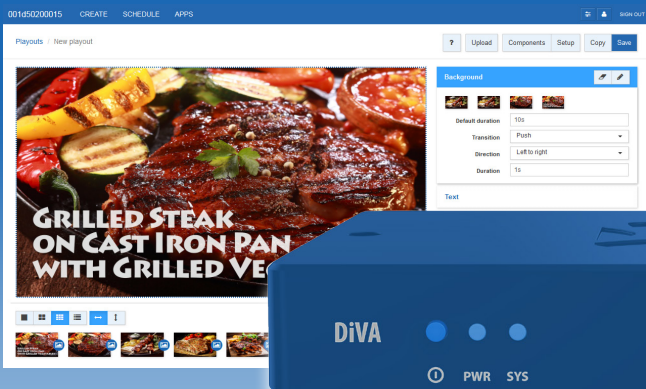

SPINETIX

DiVA

All-in-One Digital Signage.

Create. Schedule.

Built-in web-based tools with
ready to use Playouts and Apps
for a single horizontal or vertical screen.

Tech Specs

Connectors & Ports

Video	HDMI
Audio	Line level, stereo
USB port	2x USB 2.0
Network	Ethernet 1GbE, IEEE 802.3ab, IEEE 802.3u, IEEE 802.3az
Power Supply	Input: 100-240V, 50-60Hz Output: 5V DC 3.6A max.

Size & Weight

Size	Width: 5.9 / 150mm" Height: 0.9 / 23mm" Depth: 3.4 / 86.5mm"
Weight	12.3oz / 350g

Player Engine

Layer composition	Background plus non-overlapping zones
Animation	Built-in playouts, apps
Text	Unicode support (international text) Bidirectional (right-to-left, left-to-right)
Fonts	Built-in fonts (Western, Cyrillic, Arabic, Greek, Hebrew, Chinese, Japanese, Korean, Thai, Hindi, etc.)